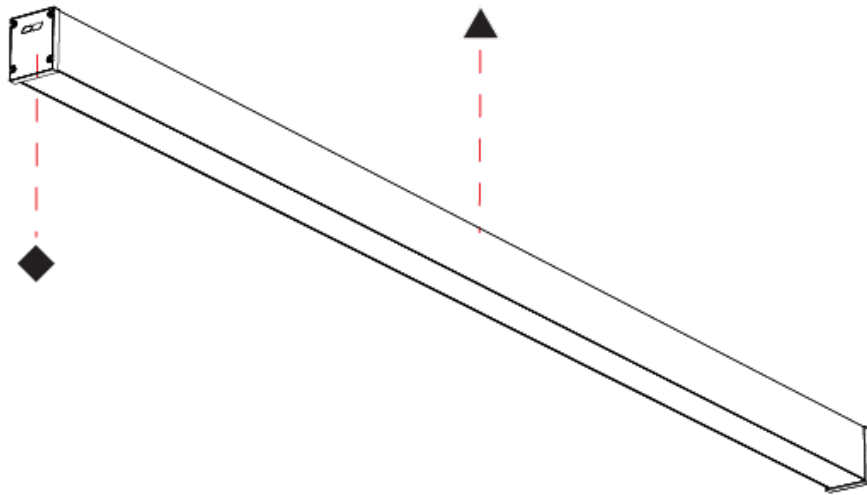

SLIDER STRAIGHT IP54 SURFACE

A3D384-

PROJECT

TYPE

SPECIFIER

QUANTITY

DATE

SLIDER STRAIGHT IP54 COLOR FINISH CHART